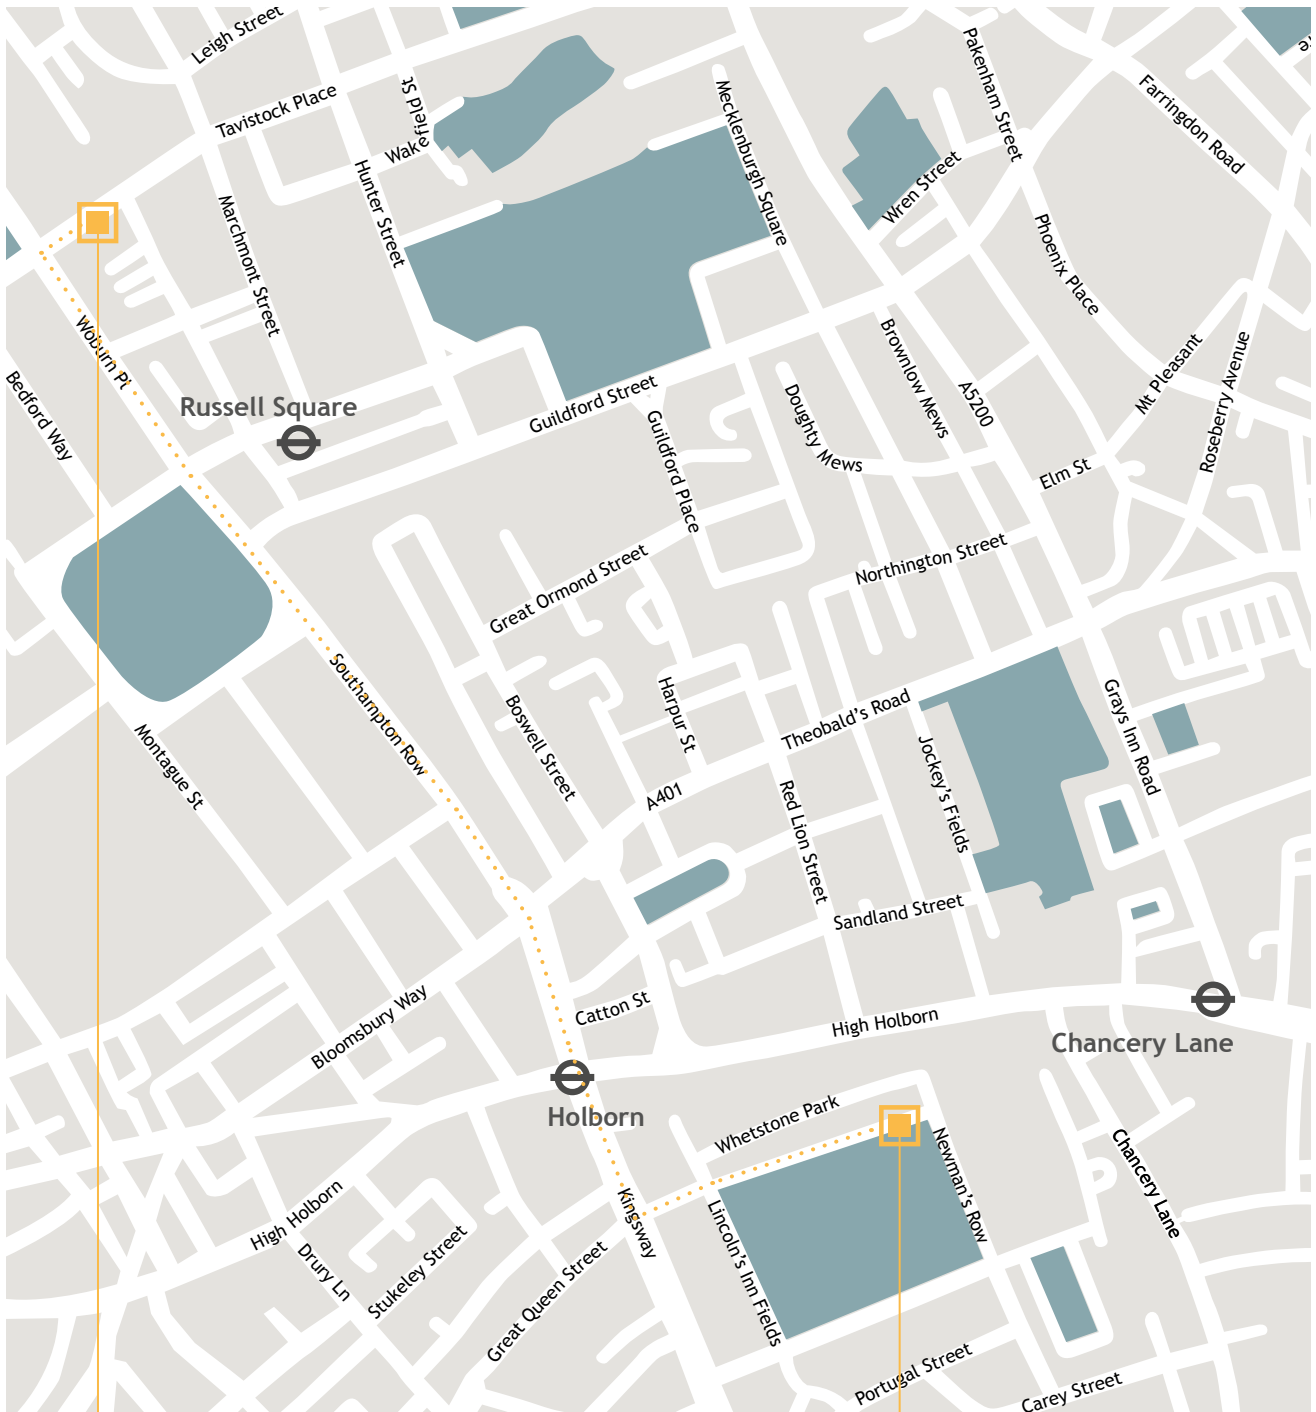

By rail

If you are travelling by train the nearest stations to Mary Ward House are Euston (9 min walk) and Kings Cross St Pancras (17 min walk).

Parking

Mary Ward House has a limited number of car park spaces available at the venue. Should you wish to book a space, please email Nicola Bailey (nicola.bailey@slaughterandmay.com) to check availability. Unfortunately, spaces cannot be guaranteed to visitors who do not book in advance.

The nearest hourly car parks to the venue are:

London Judd Street, Judd Street, London, WC1H 9QR; and

<https://www.ncp.co.uk/find-a-car-park/car-parks/london-judd-street/>

London Brunswick Square, Brunswick Square, Marchmont Street, London, WC1N 1AF

<https://www.ncp.co.uk/find-a-car-park/car-parks/london-brunswick-square/>

Evening Reception

If you are travelling from Lincoln's Inn Fields House to Mary Ward House via the underground please take the train from Holborn station to Russell Square (Piccadilly line; 1 min train journey). The venue is a short walk from Holborn underground station (4 mins).

You can walk to Mary Ward House within 17 minutes from Lincoln's Inn Fields.

Mary Ward House

Address: 5-7 Tavistock Place,
London WC1H 9SN

**The London School of Economics
and Political Science -
Lincoln's Inn Fields House**